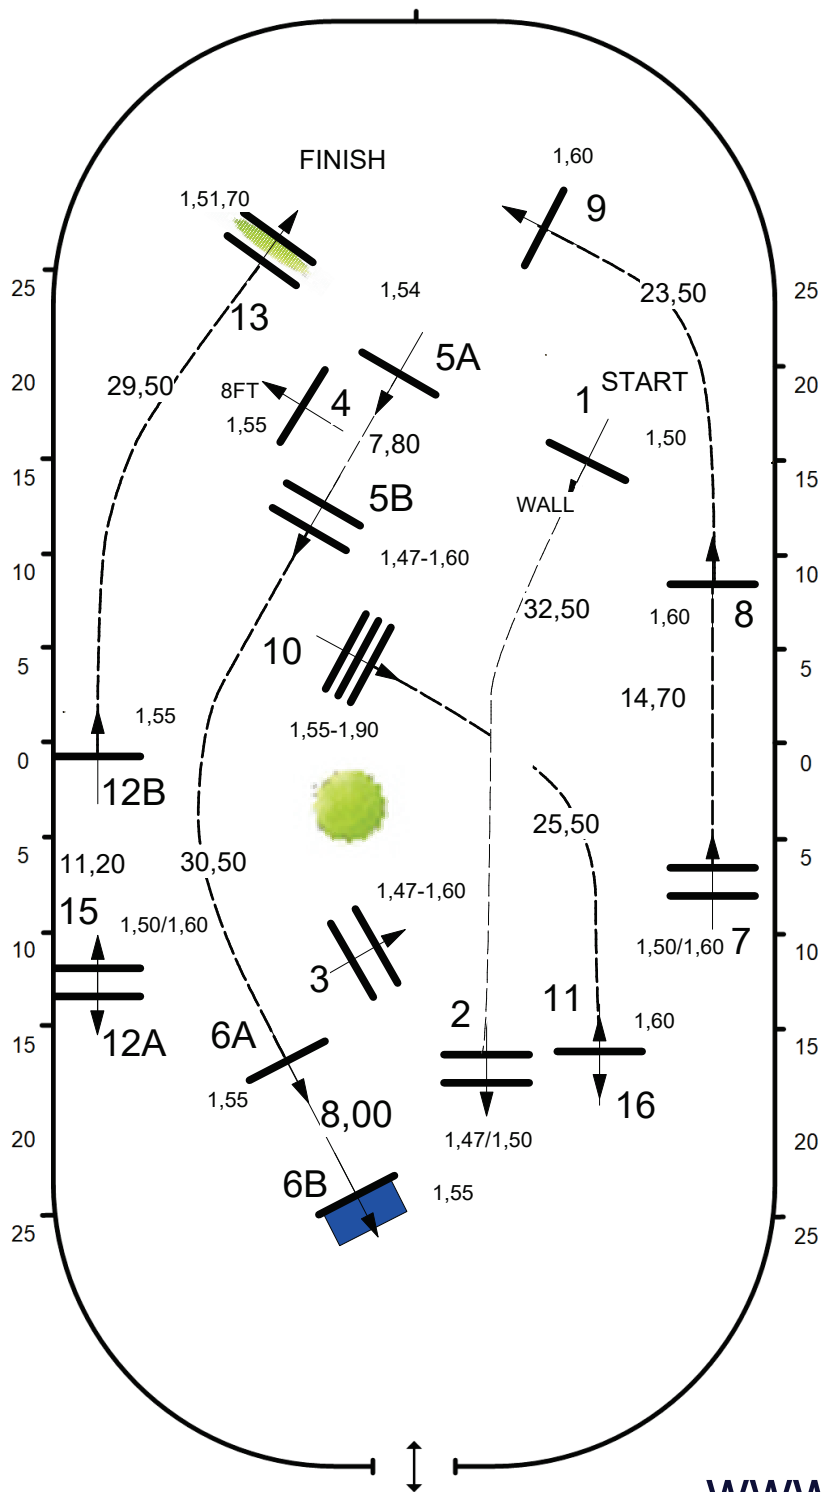

BLENHEIM EQUISPORTS 2017

THE LAS VEGAS NATIONAL CSI-W****

\$100,000 Longines FEI World Cup™
presented by Interactive Mortgage

- TABLE: A
- NATIONAL RG:
- FEI RG / ART: 238.2.2
- HEIGHT: 1,40-1,60 m
- SPEED: 350m/min
- FIRST ROUND: 1 - 13
- DISTANCE: 460
- TIME ALLOWED: 79 sec
- JUMP OFF: 15,16,4,5A,5B,6A,3,9
- J/O DISTANCE: 280m
- J/O TIME ALLOWED: 48 sec

WORLDWIDE
EQUESTRIAN SOLUTIONS

Course Designer: Oscar Soberon

www.worldwideequestrian.com

FOOTING: ALL WEATHER

SCALE: 1:400

OSCAR SOBERON - DALLAS , TX
CATSY CRUZ - MONTERREY, MEX